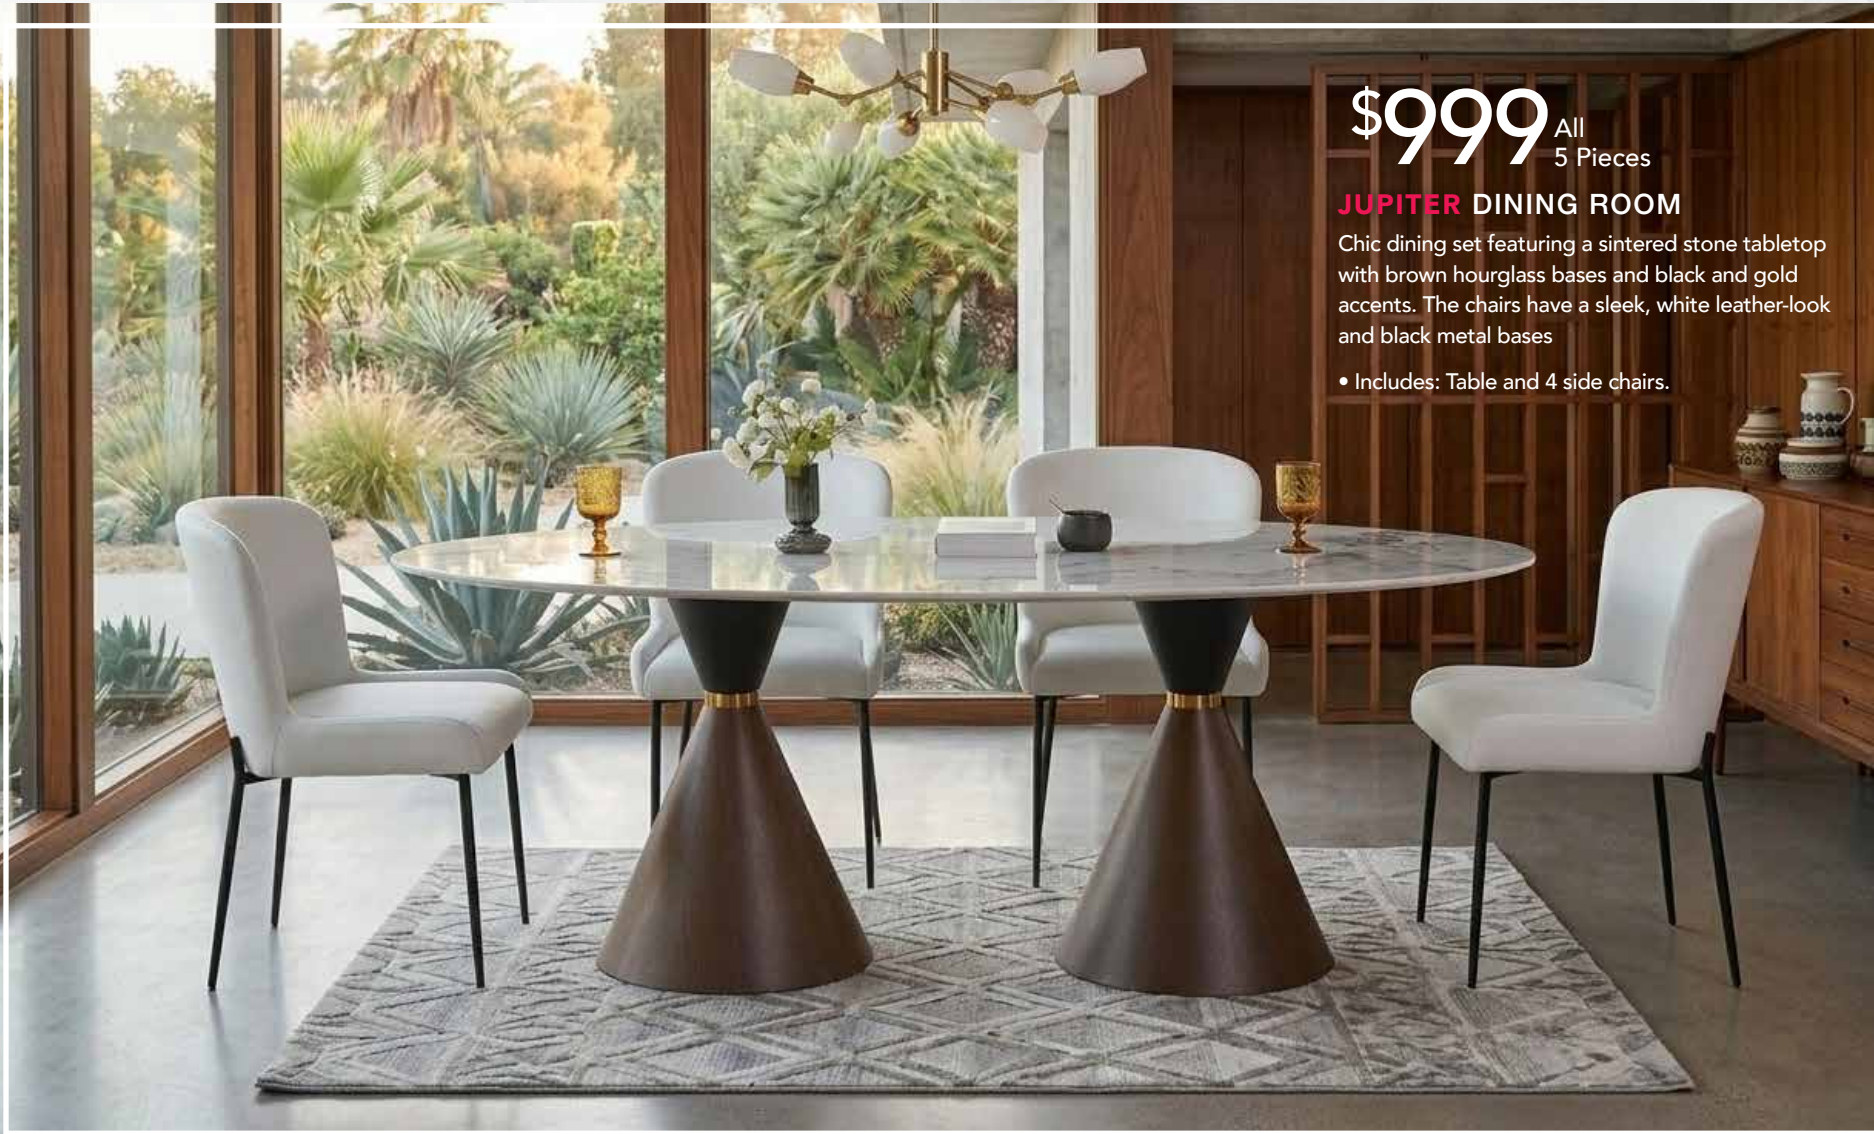

VISIT US ONLINE @
ARROWFURNITURE.COM

FASHION IN *Full Bloom* EVENT!

\$999 All
5 Pieces

JUPITER DINING ROOM

Chic dining set featuring a sintered stone tabletop with brown hourglass bases and black and gold accents. The chairs have a sleek, white leather-look and black metal bases

- Includes: Table and 4 side chairs.

SAVE UP TO 80% off select items!

Have it your way!
Add or take away a seat to
customize your room.

\$1999 5 Piece
Sectional

HARPER LIVING ROOM

This modular sectional features deep seating, a plush, beige fabric plus each piece is equipped with adjustable backrests for extra personalization.

- Ottoman: **\$339**

\$769 **ONYX LIVING ROOM**

Sofa

This contemporary living room features clean lines, track arms, tufted seating, silver metal legs and a beautiful platinum fabric cover.

\$969 **TESSA LIVING ROOM**

Sofa

This transitional living room set features a classic tight back, rolled arms and bun feet all in a chenille, ivory fabric.

- Additional fabrics also available.†

\$1299 **ASPEN LIVING ROOM**

Sofa

This contemporary set features a 101" sofa with thick, track arms and a channeled design all in a soft, cream fabric.